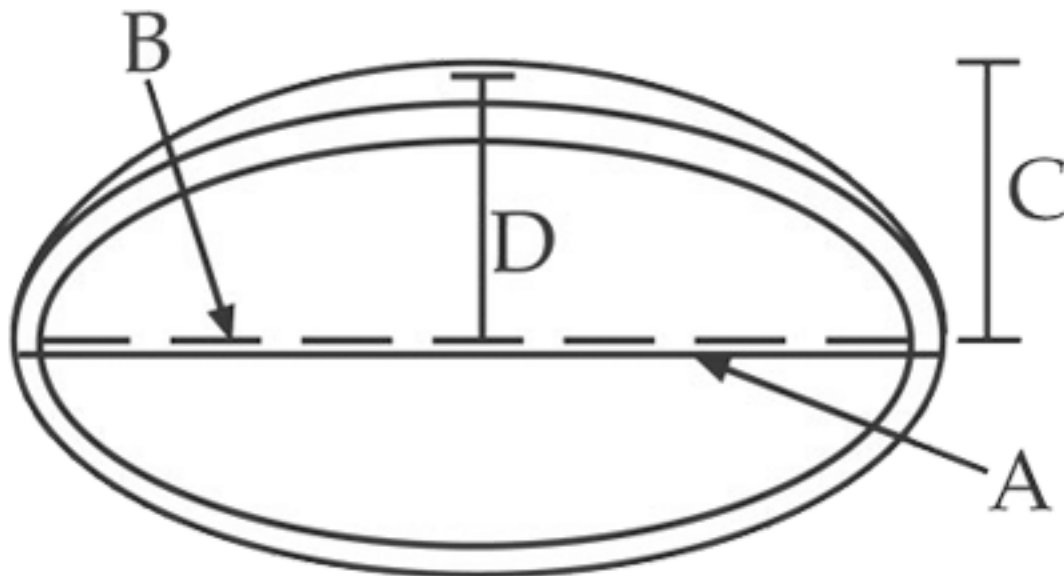

# 47 3/8"OD x 38 3/8"ID x 10 3/8"D Claremont Recessed Mount Ceiling Dome (39" Diameter x 10 1/2"D Rough Opening)

**A:** 47-3/8"

**B:** 38-3/8"

**C:** 10-1/2"

**D:** 10-3/8"

A - Outside Diameter (Includes Trim/Ring)

B - Inside Diameter

C - Rough Opening Depth

D - Depth Inside of Dome